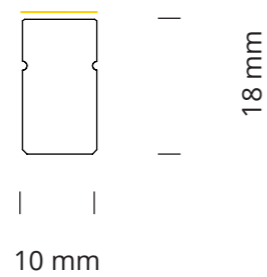

- UNI EN 12464-1-2
- CEI EN 60598-1
- CEI EN 62031
- CEI EN 62471
- CEI EN 55015
- CEI EN 61547
- CEI EN 61000 -3-2
- CEI EN 61000-3-3
- CEI EN 50581-2012

COLOUR RENDERING INDEX	CRI > 90
COLOUR TOLERANCE SDCM	2
DIMMING	DALI, ZigBee, CASAMBI, PUSH, 0-10 V, 1-10 V
SECTION DIMENSIONS	10 X 18 mm
MATERIALS	SILICONE MATERIAL
WARRANTY	10 YEARS
IT 07/2022 ailis srl	Updated technical content. Subject to changes.